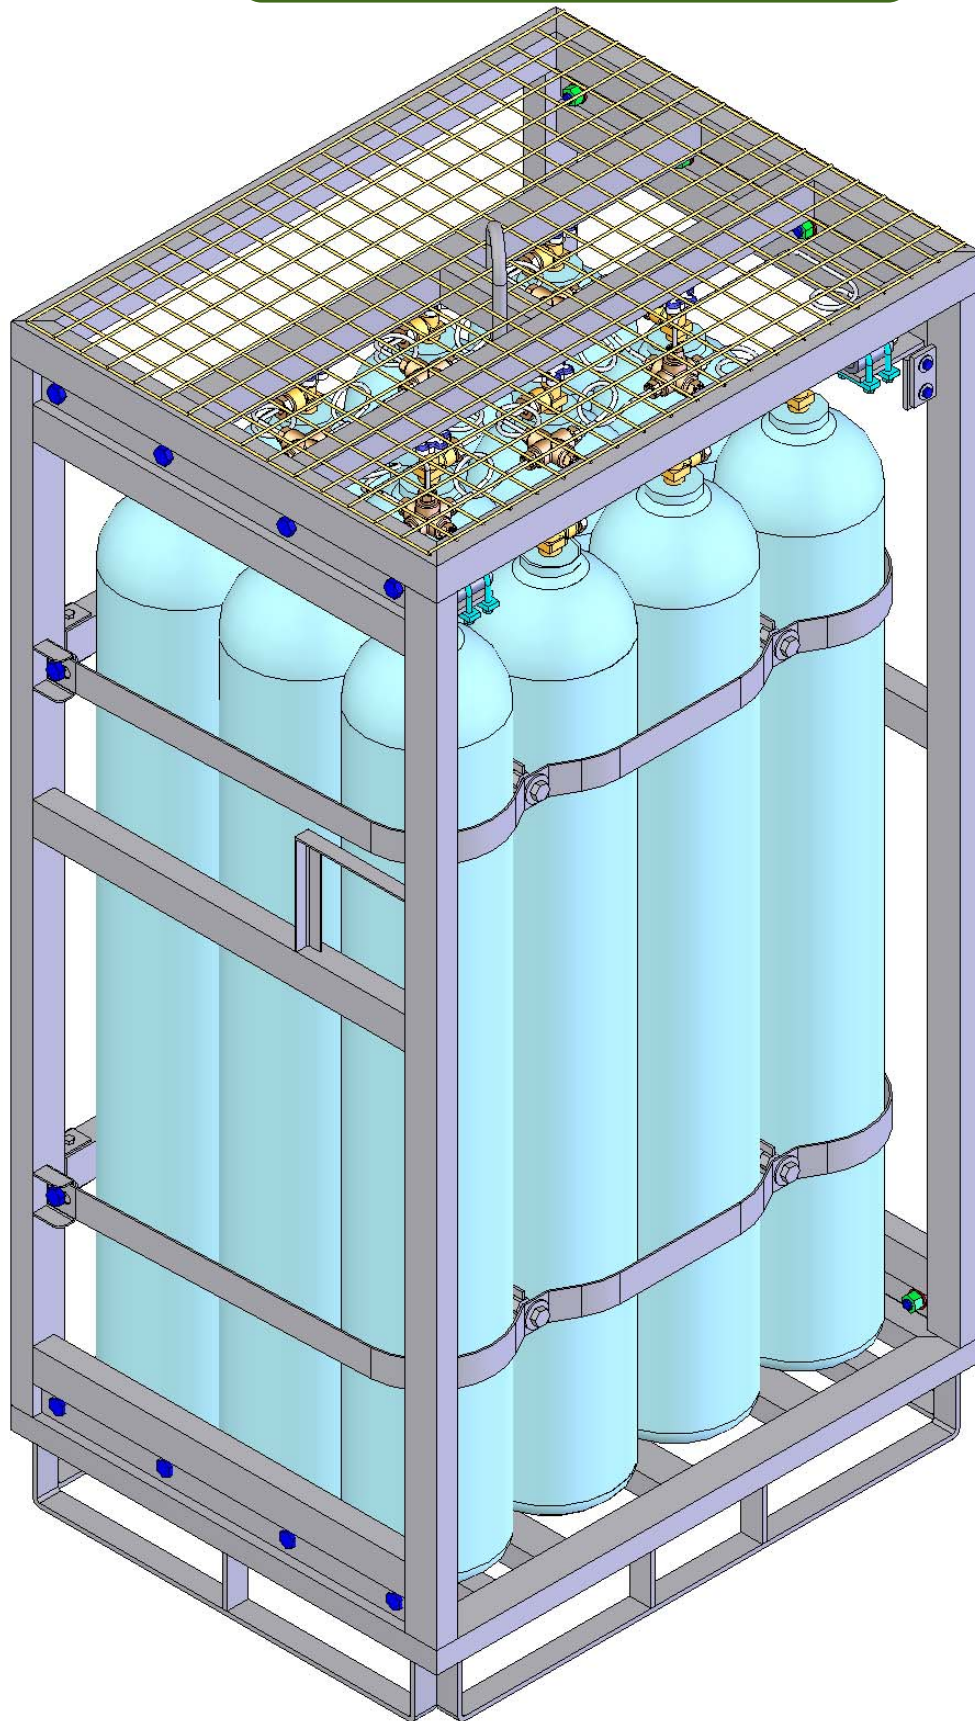

HP 12 PACK NEW DC MANIFOLD (D795xW1018xH1990)

APPROVED

By F.Cetinich at 11:45 pm, 3/20/08

HP 12 PACK NEW DC MANIFOLD (D795xW1018xH1990)

HP 12 PACK NEW DC MANIFOLD (D795xW1018xH1990)

HP 12 PACK NEW DC MANIFOLD (D795xW1018xH1990)

HP 12 PACK NEW DC MANIFOLD (D795xW1018xH1990)

HP 12 PACK NEW DC MANIFOLD (D795xW1018xH1990)

HP 12 PACK NEW DC MANIFOLD (D795xW1018xH1990)