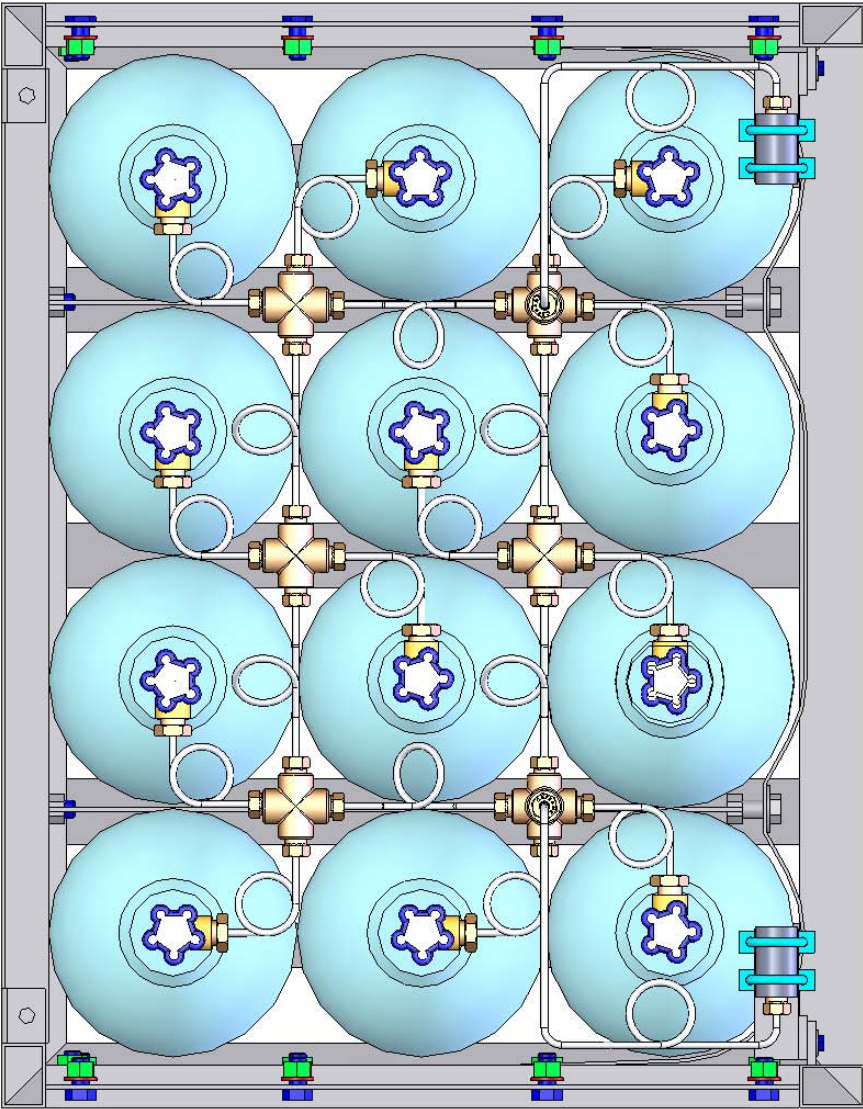

HP 12 PACK NEW DC MANIFOLD (D795xW1018xH1990)

APPROVED

By F.Cetinich at 11:45 pm, 3/20/08

HP 12 PACK NEW DC MANIFOLD (D795xW1018xH1990)

HP 12 PACK NEW DC MANIFOLD (D795xW1018xH1990)

HP 12 PACK NEW DC MANIFOLD (D795xW1018xH1990)

HP 12 PACK NEW DC MANIFOLD (D795xW1018xH1990)

HP 12 PACK NEW DC MANIFOLD (D795xW1018xH1990)

HP 12 PACK NEW DC MANIFOLD (D795xW1018xH1990)