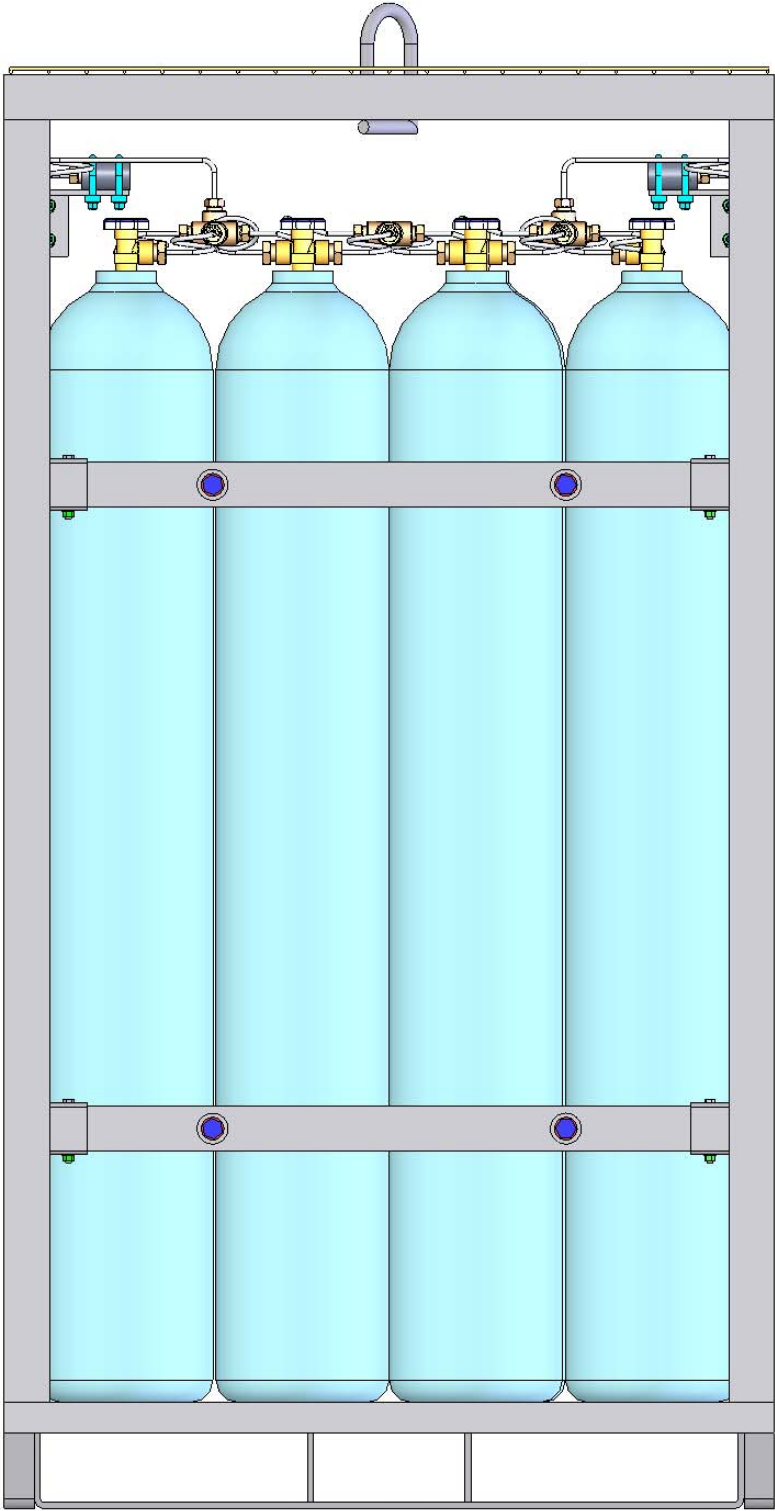

HP 12 PACK NEW DC MANIFOLD (D795xW1018xH1990)

APPROVED

By F.Cetinich at 11:45 pm, 3/20/08

HP 12 PACK NEW DC MANIFOLD (D795xW1018xH1990)

HP 12 PACK NEW DC MANIFOLD (D795xW1018xH1990)

HP 12 PACK NEW DC MANIFOLD (D795xW1018xH1990)

HP 12 PACK NEW DC MANIFOLD (D795xW1018xH1990)

HP 12 PACK NEW DC MANIFOLD (D795xW1018xH1990)

HP 12 PACK NEW DC MANIFOLD (D795xW1018xH1990)